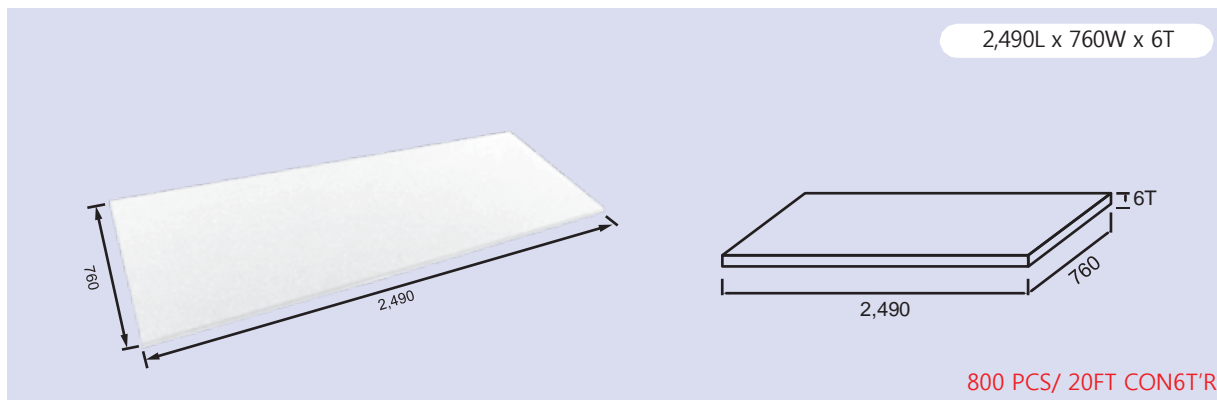

# MMA-100 Plate Slabs

20ft Full Container

- 12 mm Thickness Plate Slab

- 6 mm Thickness Plate Slab

# MMA-100 Shower Base

- TYPE A