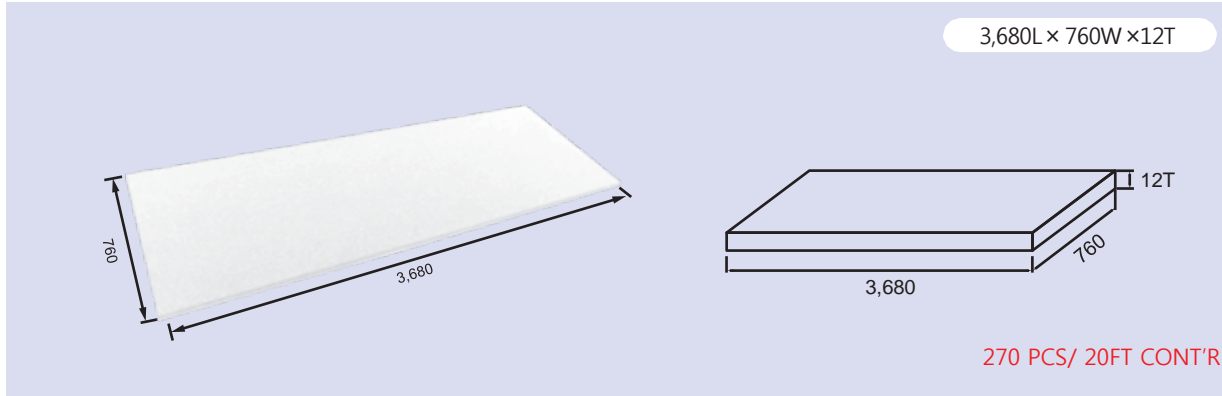

# MMA-100 Plate Slabs

20ft Full Container

- 12 mm Thickness Plate Slab

- 6 mm Thickness Plate Slab

# MMA-100 Shower Base

- TYPE A